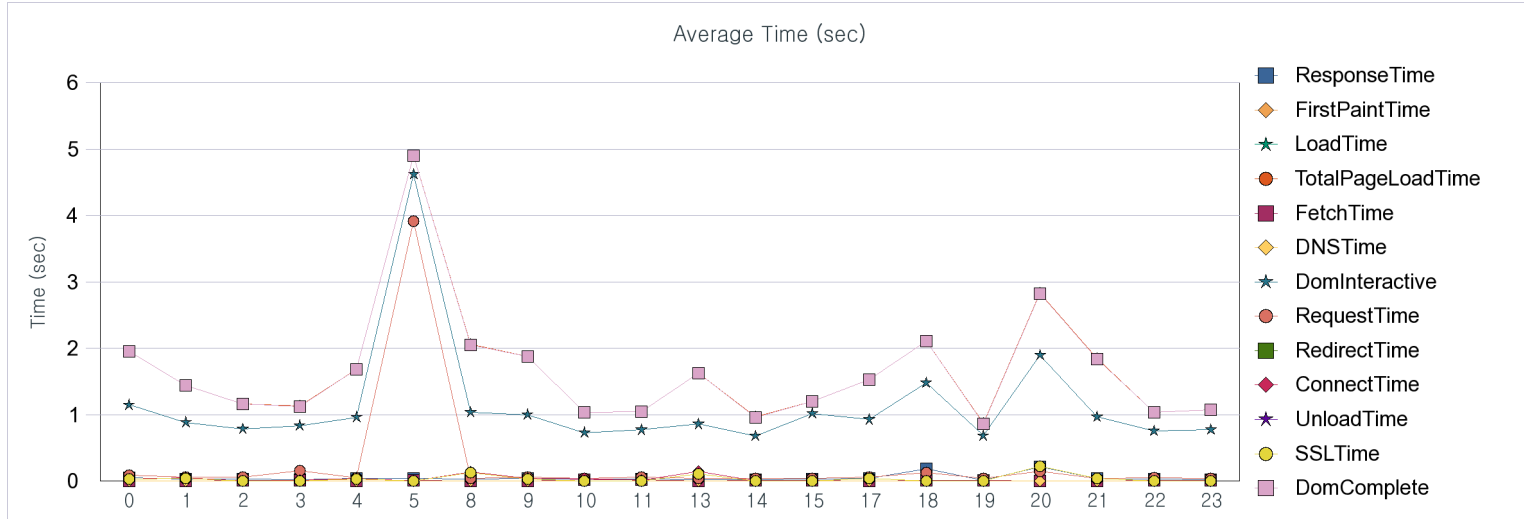

W3c Metrics seconds	Average	Maximum	Minimum	Median	75 Percentile	90 Percentile
Response Time	0.057	0.215	0.013	0.040	0.045	0.147
FirstPaint Time						
Load Time	0.008	0.009	0.006	0.007	0.008	0.008
Total Page Load Time	3.581	9.257	2.254	2.658	3.480	5.014
FetchTime	0.008	0.019	0.000	0.009	0.012	0.018
DNS Time	0.000	0.001	0.000	0.000	0.000	0.001
Connect Time	0.049	0.224	0.001	0.009	0.043	0.144
Request Time	0.739	7.005	0.157	0.195	0.350	0.520
Redirect Time						
SSL Time	0.041	0.222	0.000	0.000	0.041	0.124
Unload Time	0.002	0.005	0.001	0.002	0.002	0.004
Dom Complete	3.573	9.249	2.246	2.653	3.472	5.006
Dom Interactive	2.513	8.421	1.568	1.727	2.040	3.525

Step 1: Home Page

W3c Metrics seconds	Average	Maximum	Minimum	Median	75 Percentile	90 Percentile
Response Time:	0.050	0.210	0.011	0.031	0.043	0.145
First Paint Time:						
Load Time:	0.004	0.005	0.003	0.004	0.004	0.004
Total Page Load Time:	1.716	4.903	0.867	1.445	1.935	2.616
Fetch Time:	0.007	0.019	0.000	0.009	0.012	0.018
DNS Time:	0.000	0.001	0.000	0.000	0.000	0.001
Connect Time:	0.044	0.224	0.001	0.009	0.043	0.144
Request Time:	0.290	3.919	0.036	0.053	0.060	0.147
Redirect Time:						
SSL Time:	0.037	0.222	0.000	0.000	0.041	0.124
Unload Time:						
Dom Complete:	1.712	4.899	0.863	1.442	1.932	2.612
Dom Interactive:	1.184	4.621	0.680	0.885	1.033	1.772

Step 2: Login Page

W3c Metrics seconds	Average	Maximum	Minimum	Median	75 Percentile	90 Percentile
Response Time:	0.006	0.037	0.000	0.002	0.005	0.018
First Paint Time:						
Load Time:	0.004	0.005	0.002	0.003	0.004	0.005
Total Page Load Time:	1.609	4.354	0.602	1.387	1.584	2.398
Fetch Time:	0.000	0.000	0.000	0.000	0.000	0.000
DNS Time:	0.000	0.000	0.000	0.000	0.000	0.000
Connect Time:	0.000	0.000	0.000	0.000	0.000	0.000
Request Time:	0.352	3.086	0.054	0.151	0.203	0.438
Redirect Time:						
SSL Time:						
Unload Time:	0.002	0.005	0.001	0.002	0.002	0.004
Dom Complete:	1.605	4.350	0.600	1.383	1.580	2.394
Dom Interactive:	1.108	3.800	0.275	0.897	1.077	1.753