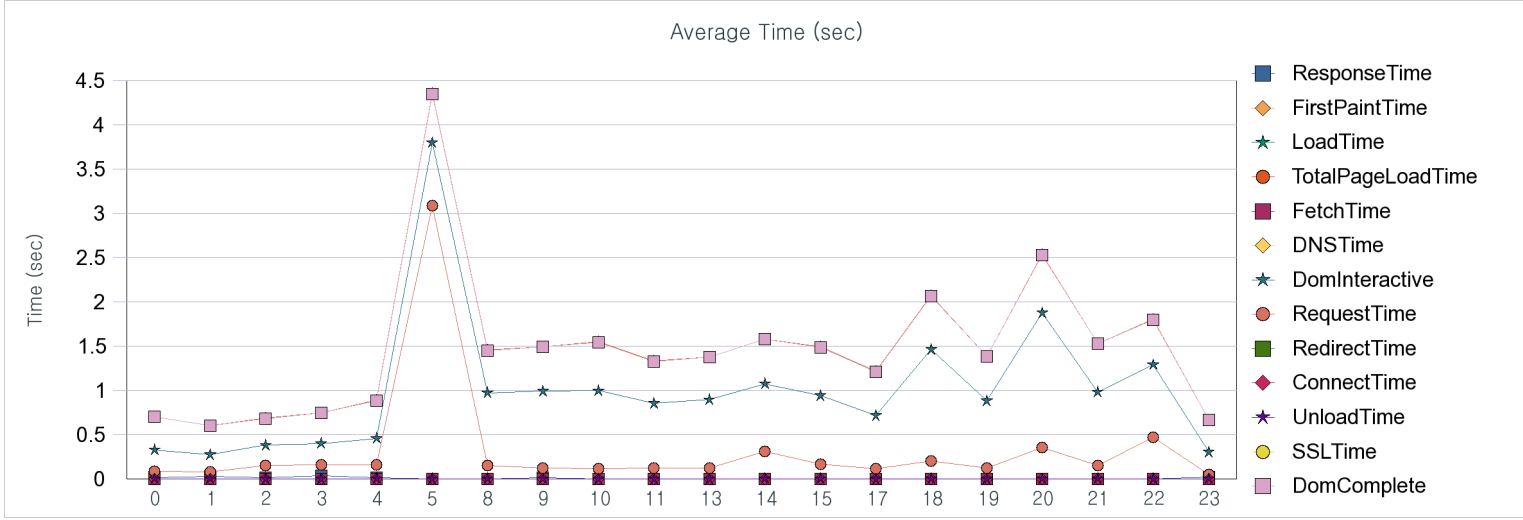

W3c Metrics seconds	Average	Maximum	Minimum	Median	75 Percentile	90 Percentile
Response Time	0.057	0.215	0.013	0.040	0.045	0.147
FirstPaint Time						
Load Time	0.008	0.009	0.006	0.007	0.008	0.008
Total Page Load Time	3.581	9.257	2.254	2.658	3.480	5.014
FetchTime	0.008	0.019	0.000	0.009	0.012	0.018
DNS Time	0.000	0.001	0.000	0.000	0.000	0.001
Connect Time	0.049	0.224	0.001	0.009	0.043	0.144
Request Time	0.739	7.005	0.157	0.195	0.350	0.520
Redirect Time						
SSL Time	0.041	0.222	0.000	0.000	0.041	0.124
Unload Time	0.002	0.005	0.001	0.002	0.002	0.004
Dom Complete	3.573	9.249	2.246	2.653	3.472	5.006
Dom Interactive	2.513	8.421	1.568	1.727	2.040	3.525

Step 1: Home Page

W3c Metrics seconds	Average	Maximum	Minimum	Median	75 Percentile	90 Percentile
Response Time:	0.050	0.210	0.011	0.031	0.043	0.145
First Paint Time:						
Load Time:	0.004	0.005	0.003	0.004	0.004	0.004
Total Page Load Time:	1.716	4.903	0.867	1.445	1.935	2.616
Fetch Time:	0.007	0.019	0.000	0.009	0.012	0.018
DNS Time:	0.000	0.001	0.000	0.000	0.000	0.001
Connect Time:	0.044	0.224	0.001	0.009	0.043	0.144
Request Time:	0.290	3.919	0.036	0.053	0.060	0.147
Redirect Time:						
SSL Time:	0.037	0.222	0.000	0.000	0.041	0.124
Unload Time:						
Dom Complete:	1.712	4.899	0.863	1.442	1.932	2.612
Dom Interactive:	1.184	4.621	0.680	0.885	1.033	1.772

Step 2: Login Page

W3c Metrics seconds	Average	Maximum	Minimum	Median	75 Percentile	90 Percentile
Response Time:	0.006	0.037	0.000	0.002	0.005	0.018
First Paint Time:						
Load Time:	0.004	0.005	0.002	0.003	0.004	0.005
Total Page Load Time:	1.609	4.354	0.602	1.387	1.584	2.398
Fetch Time:	0.000	0.000	0.000	0.000	0.000	0.000
DNS Time:	0.000	0.000	0.000	0.000	0.000	0.000
Connect Time:	0.000	0.000	0.000	0.000	0.000	0.000
Request Time:	0.352	3.086	0.054	0.151	0.203	0.438
Redirect Time:						
SSL Time:						
Unload Time:	0.002	0.005	0.001	0.002	0.002	0.004
Dom Complete:	1.605	4.350	0.600	1.383	1.580	2.394
Dom Interactive:	1.108	3.800	0.275	0.897	1.077	1.753