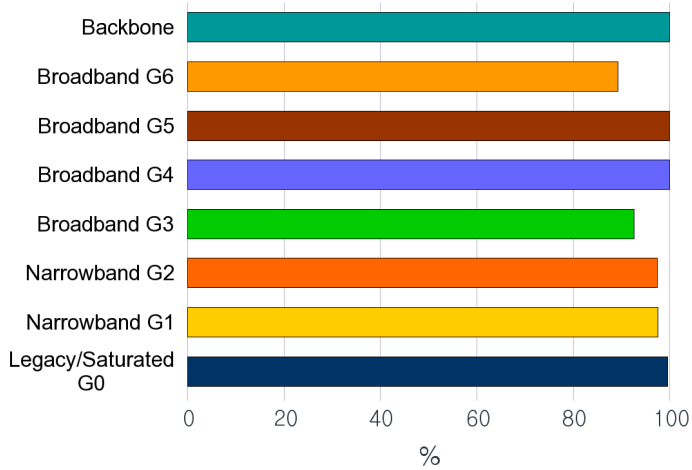

Average Availability

Average Response Time

	Availability %	Response Time Maximum (Seconds)	Response Time Minimum (Seconds)	Response Time Average (Seconds)			
				Yesterday	Past 7 Days	Past 14 Days	Past 31 Days
Backbone	100	94.75	0.54	2.92	2.90	2.84	2.78
Broadband G6	89.29	28.41	0.12	1.25	0.83	0.81	1.05
Broadband G5	100	1.84	0.11	0.81	1.18	1.08	1.10
Broadband G4	100	18.01	0.23	1.55	1.68	1.77	1.74
Broadband G3	92.59	4.96	0.42	1.70	2.82	2.79	2.40
Narrowband G2	97.39	24.29	0.41	2.30	3.20	3.16	2.82
Narrowband G1	97.59	27.31	0.76	4.30	4.84	4.88	4.40
Legacy/Saturated G0	99.58	101.77	0.36	28.93	29.68	29.21	29.64