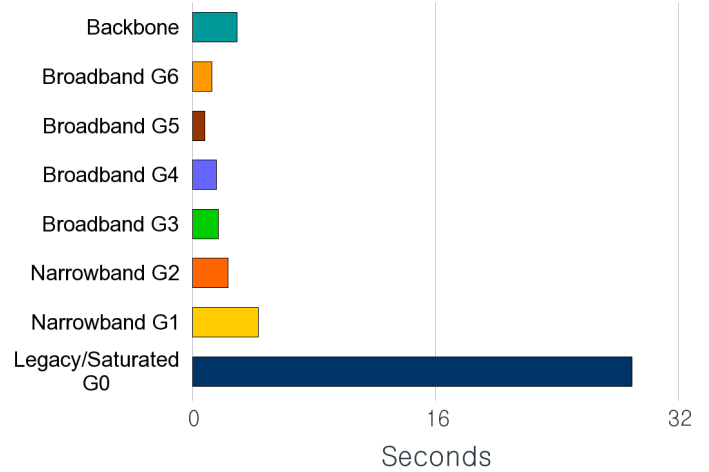

Average Availability

Average Response Time

	Availability %	Response Time Maximum (Seconds)	Response Time Minimum (Seconds)	Response Time Average (Seconds)			
				Yesterday	Past 7 Days	Past 14 Days	Past 31 Days
Backbone	100	94.75	0.54	2.92	2.90	2.84	2.78
Broadband G6	89.29	28.41	0.12	1.25	0.83	0.81	1.05
Broadband G5	100	1.84	0.11	0.81	1.18	1.08	1.10
Broadband G4	100	18.01	0.23	1.55	1.68	1.77	1.74
Broadband G3	92.59	4.96	0.42	1.70	2.82	2.79	2.40
Narrowband G2	97.39	24.29	0.41	2.30	3.20	3.16	2.82
Narrowband G1	97.59	27.31	0.76	4.30	4.84	4.88	4.40
Legacy/Saturated G0	99.58	101.77	0.36	28.93	29.68	29.21	29.64